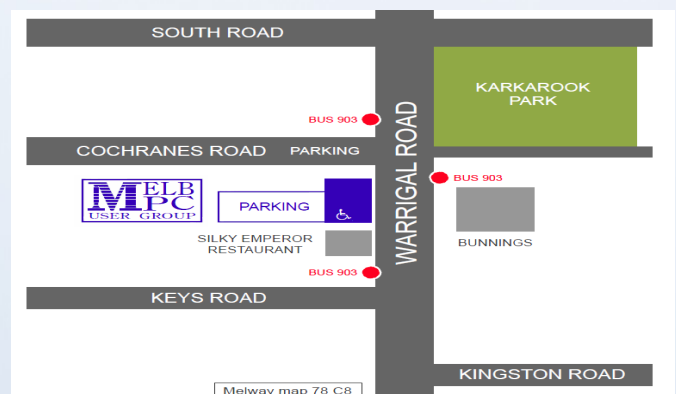

- ☐ Access and Excel (Databases)#
- ☐ Ballarat
- ☐ Bayside
- ☐ Beast (Beginners East)
- ☐ Casey/Casey Workshop
- ☐ Communications#
- ☐ East (Blackburn South)
- ☐ East Workshop (Wadham House)
- ☐ E-Book#
- ☐ Essendon
- ☐ Everything Apple#
- ☐ Geneast (Genealogy East)
- ☐ Hardware (Wadham House)
- ☐ Hardware Workshop#
- ☐ Ihelp#
- ☐ LAN-SLIDE Gaming#
- ☐ Linux and Open Source#
- ☐ Macedon Ranges
- ☐ MACE –Melbourne Atari computer enthusiasts #
- ☐ Making Money on the Internet#
- ☐ Microcontroller + workshop#
- ☐ Music#
- ☐ Mornington Peninsula Digital Imaging Family History
- ☐ Multimedia Home Entertainment (Wadham House)
- ☐ Northern Suburbs Linux Watsonia Library
- ☐ North East (Ivanhoe) NE Daytime, Android, Genealogy, North East Photography/Digital Imaging
- ☐ Raspberry Pi (Wadham House)
- ☐ Photoshop Workshop (Wadham House)
- ☐ Programming#
- ☐ Sony Video Production#
- ☐ Sunbury New Users, Maintenance, Linux
- ☐ Video Inner East (Balwyn Library)
- ☐ Investment Tools (WASINT) #
- ☐ WAFFLE (Wine and food lovers event - Bentleigh East)
- ☐ Web Design#
- ☐ Windows Plus#
- ☐ Wyndham
- ☐ Yarra Ranges
- Bayside (*Brighton)
- Ballarat
- Balwyn Library (Balwyn)
- Fongs Chinese Restaurant (Bentleigh East)
- Casey + workshop (*Narre Warren Library)
- Beast, Geneast, East (*Vermont South)
- Essendon (*Avondale Heights)
- Macedon Ranges (*Gisborne)
- Moorabbin #
- Mornington Peninsula (*Mornington)
- Wadham House—Mt Waverley
- North East (*Ivanhoe)
- Sunbury
- Watsonia Library (Watsonia)
- Wyndham (*Hoppers Crossing)
- Yarra Ranges + workshop (*Montrose)
- Eley Park Community Centre (Blackburn South)

www.melbpc.org.au
VAR: A0003293V
ABN: 43 196 519 351

Melb PC User Group Inc.
1st Floor, Unit 26, 479 Warrigal Road, Moorabbin, Victoria 3189
In the evening there is lift access to the 1st floor from the carpark.