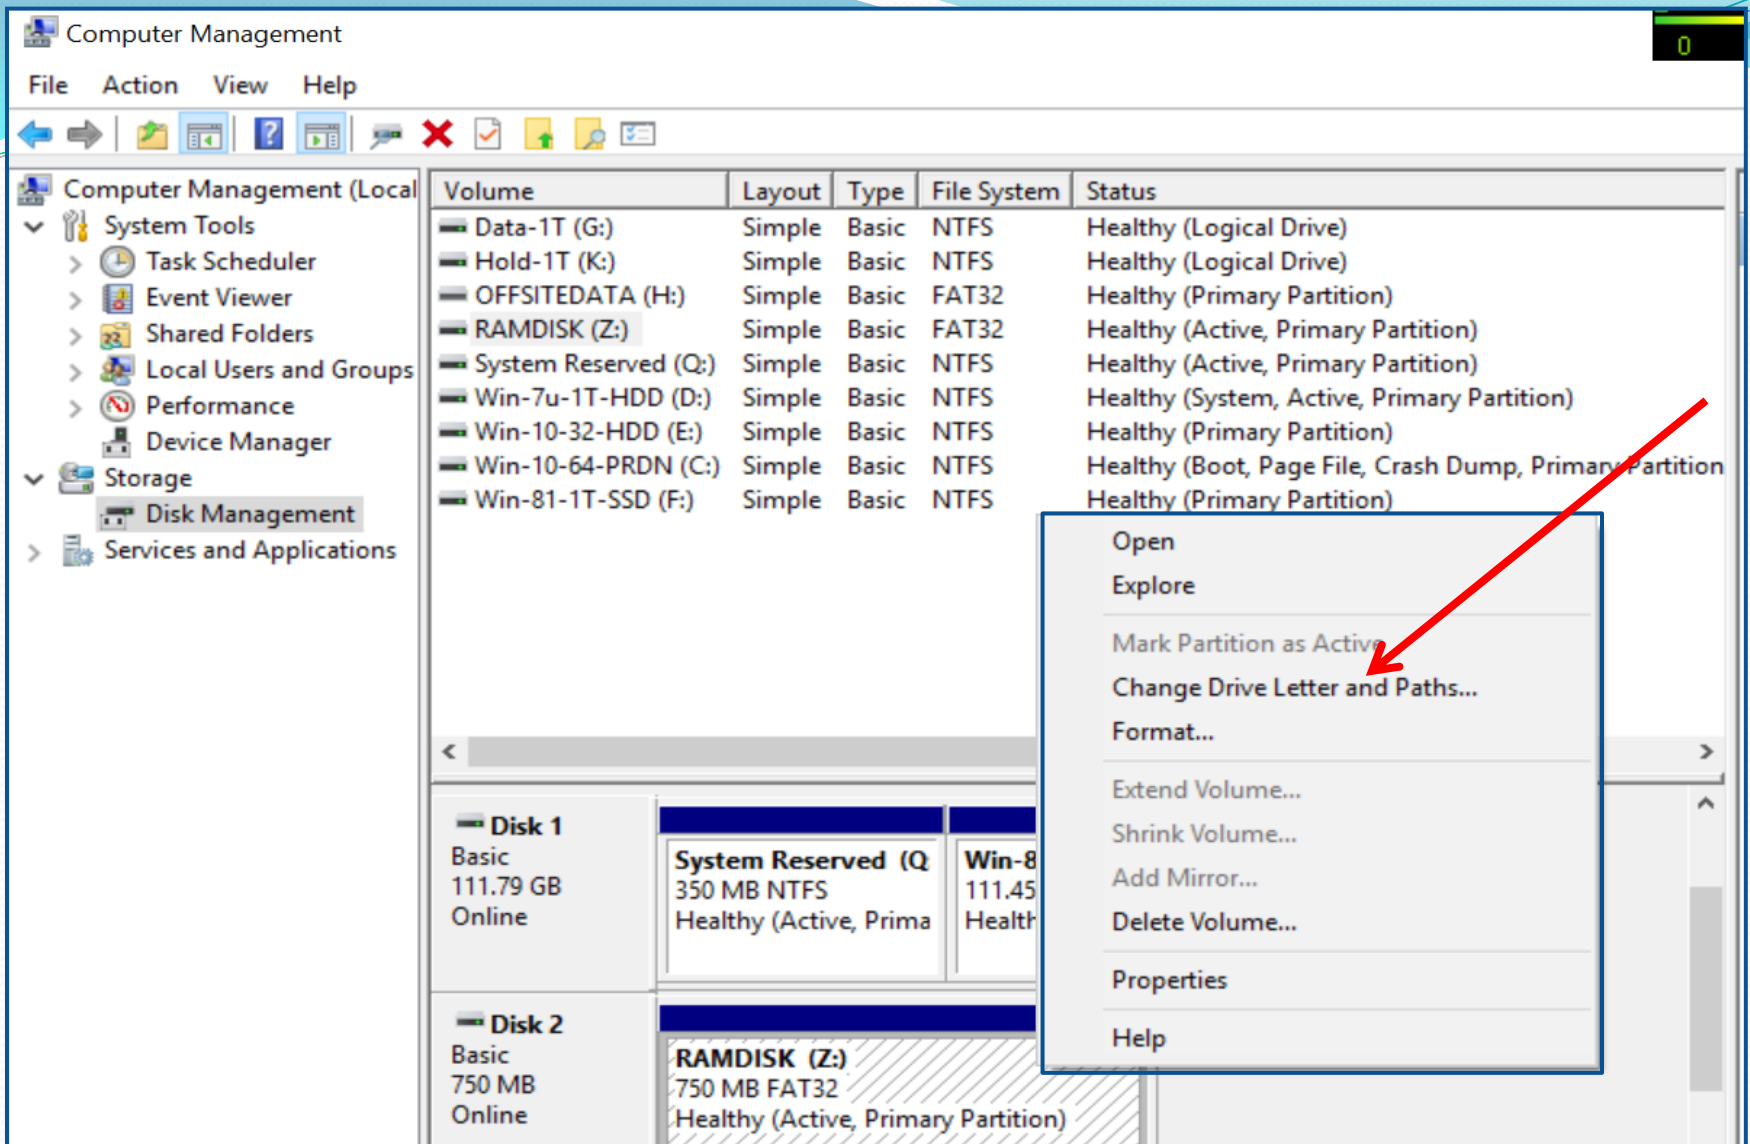

Control Panel / Admin Tools / Computer Mgmt / Disk Mgmt → Screen

... Rt Click on RAMDISK -> Change Drive Letter option, assign to Z: