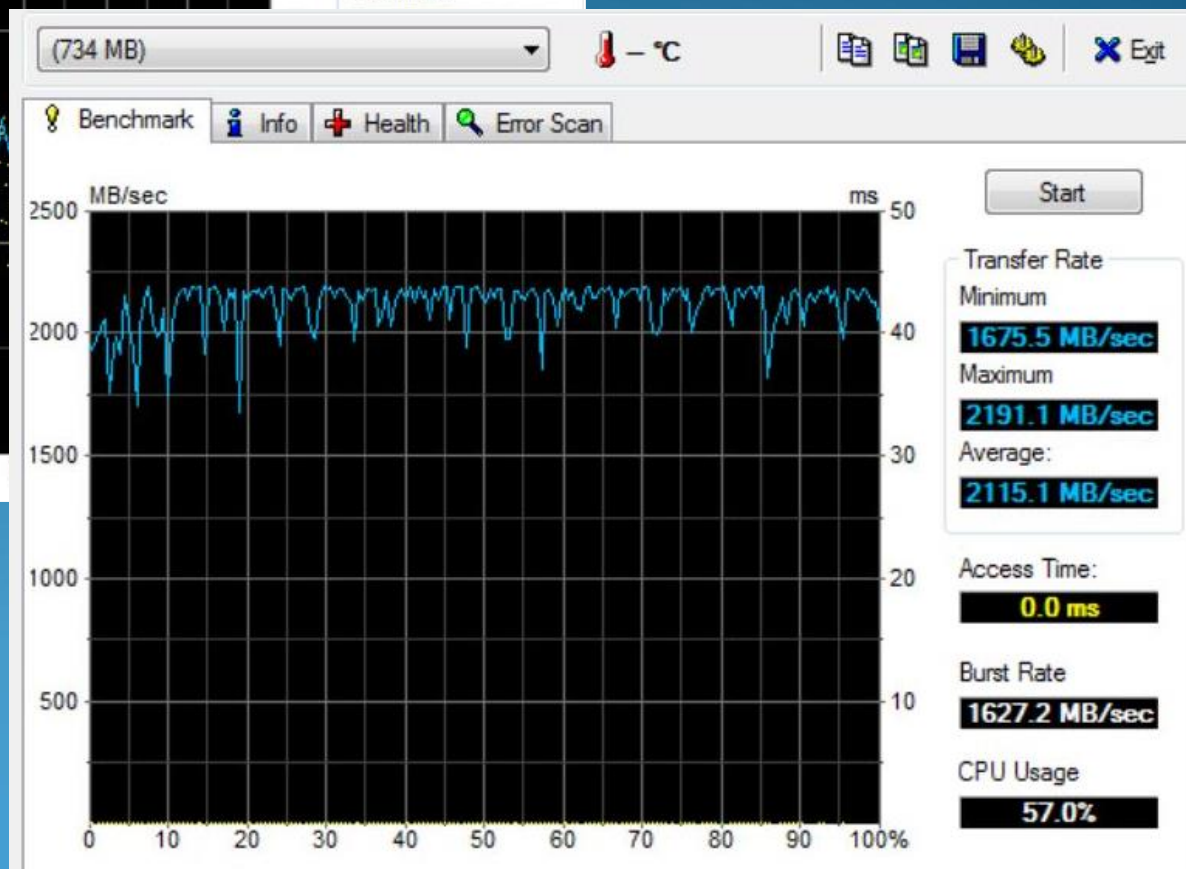

usually allocated to a **much-slower** Hard Drive

...

***** Hard Drive**

Transfer 100->50 MB/sec
Access 14.7 ms

***** RAM Drive**

Transfer 2,100 MB/s
Access 0 ms

RAM Drive : No Access Delay, 20 - 40x faster Transfers