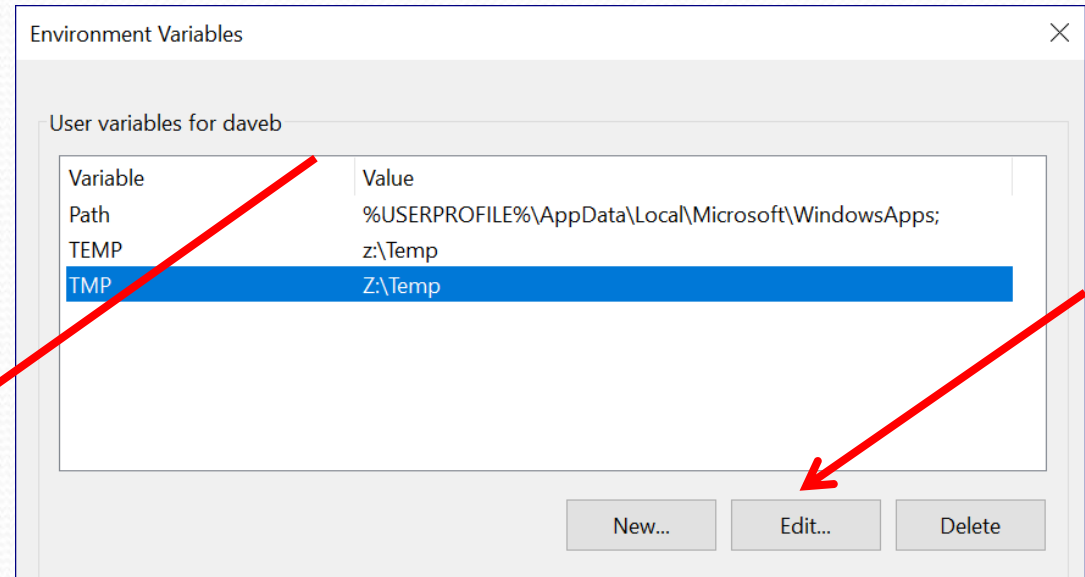

DOWNLOAD SOFTWARE

V4_4_0_RC36
February 10, 2016

Install and configure RAMDisk

Control Panel / Admin Tools / Computer Mgmt / Disk Mgmt → Screen

... Rt Click on RAMDISK -> Change Drive Letter option, assign to Z: