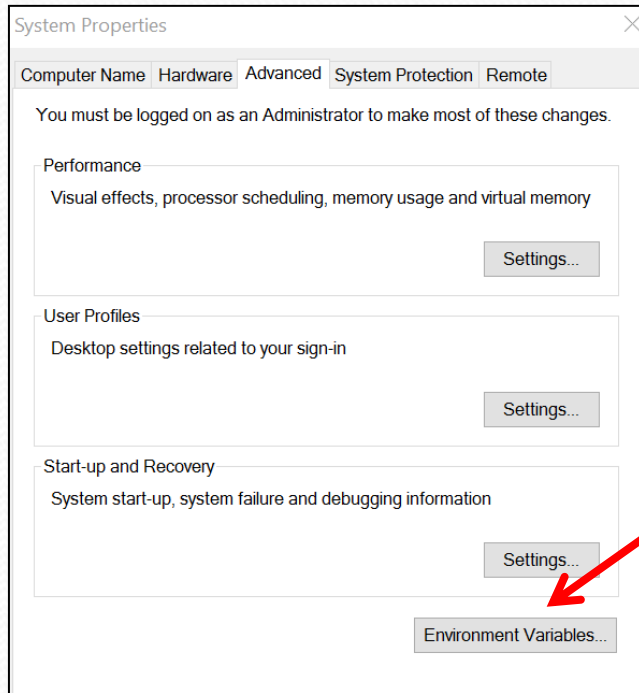

DOWNLOAD SOFTWARE

V4_4_0_RC36
February 10, 2016

Install and configure RAMDisk

Control Panel / Admin Tools / Computer Mgmt / Disk Mgmt → Screen

... Rt Click on RAMDISK -> Change Drive Letter option, assign to Z: