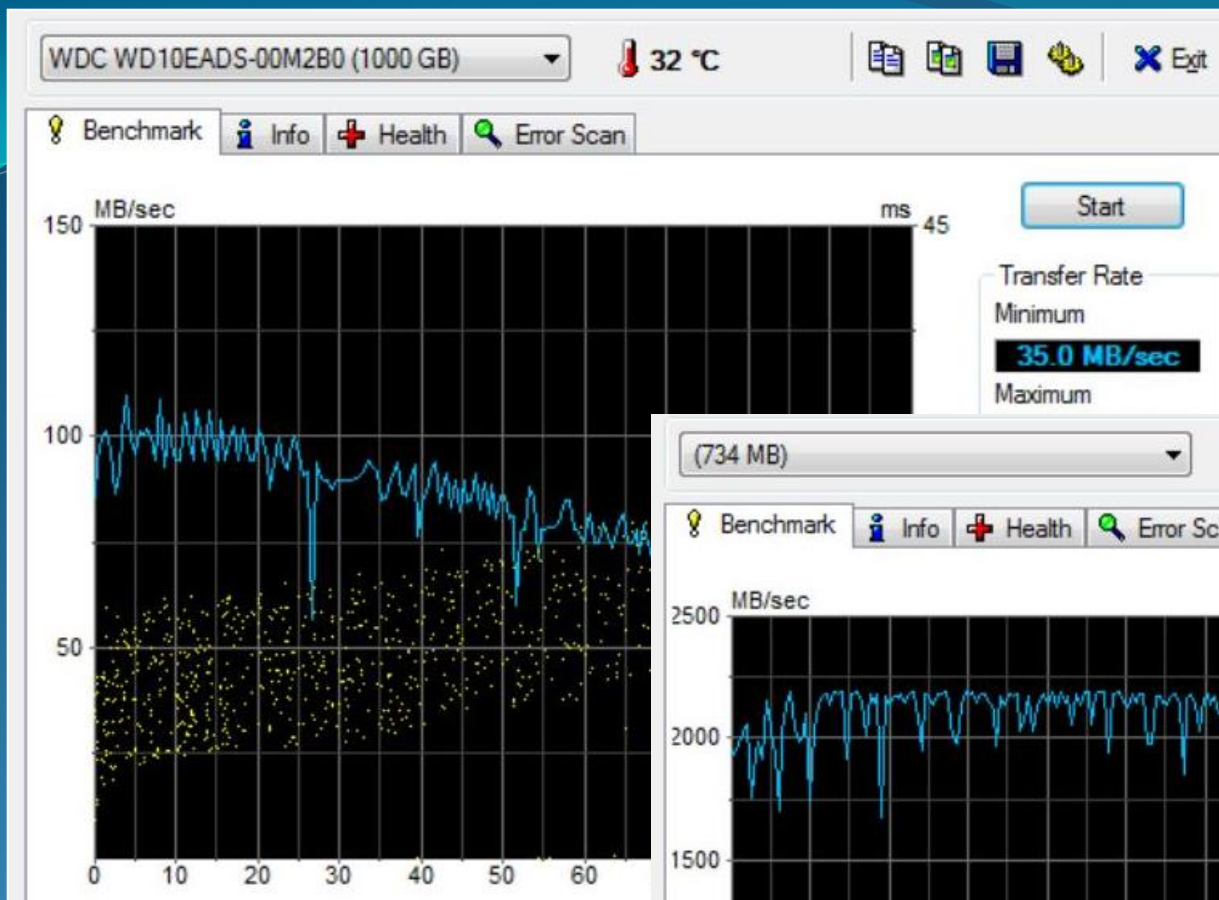

RAM Drive

What ? Why ? How ?

RAM Drive - WHAT ?

Reserving part of the RAM memory
to be provide temporary systems storage,

usually allocated to a Hard Drive . . .

RAM Drive - WHY ?

Reserving part of the **FAST** RAM memory
to be provide temporary systems storage,

usually allocated to a **much-slower** Hard Drive

...

***** Hard Drive**

Transfer 100->50 MB/sec
Access 14.7 ms

***** RAM Drive**

Transfer 2,100 MB/s
Access 0 ms

RAM Drive : No Access Delay, 20 - 40x faster Transfers