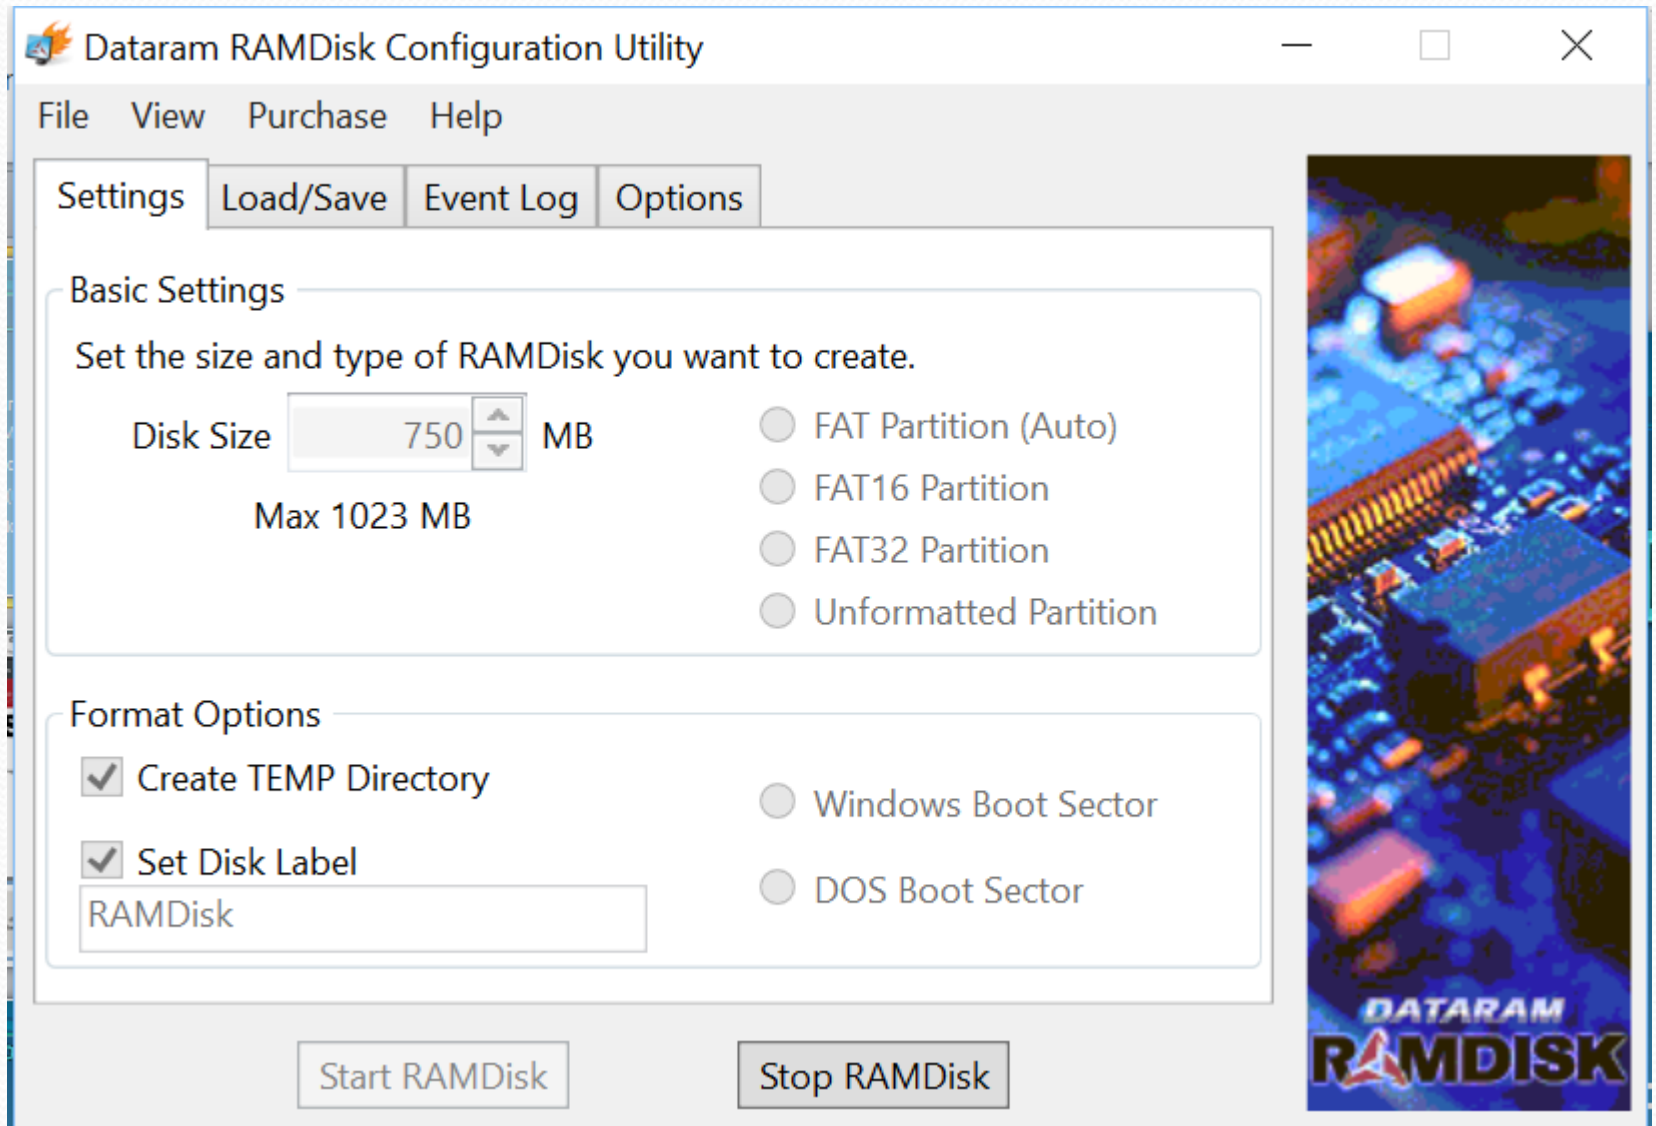

Install and configure RAMDisk